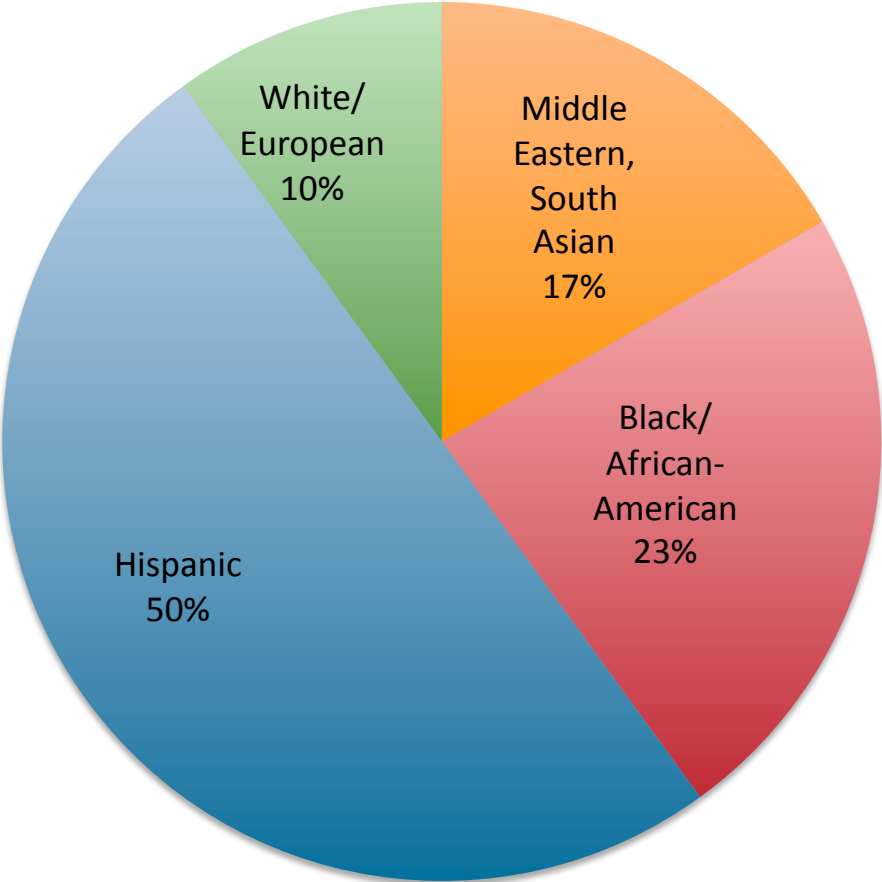

Ethnicity

SAGE Scholars

UC Berkeley

Graduation Rates by Ethnicity

UC Berkeley, California, & U.S. are based on a 6-year graduation rate
All SAGE Scholars graduate between 4-5 years

SAGE Scholars - Majors

SAGE Scholars - Gender