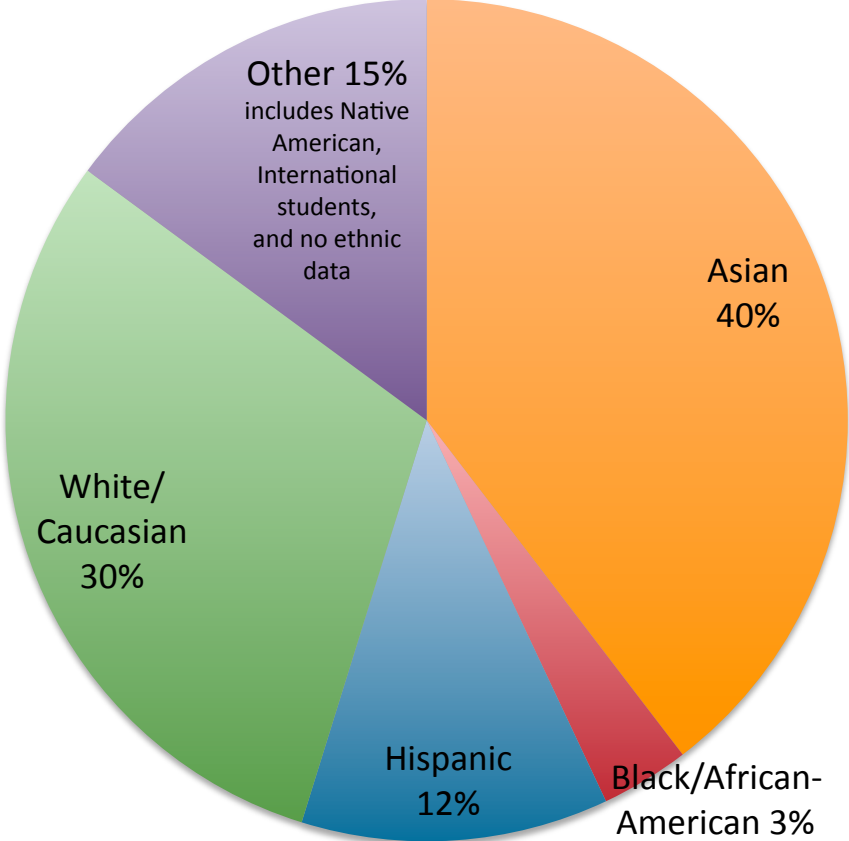

Ethnicity

SAGE Scholars

UC Berkeley

Graduation Rates by Ethnicity

UC Berkeley, California, & U.S. are based on a 6-year graduation rate
All SAGE Scholars graduate between 4-5 years

SAGE Scholars - Majors

SAGE Scholars - Gender