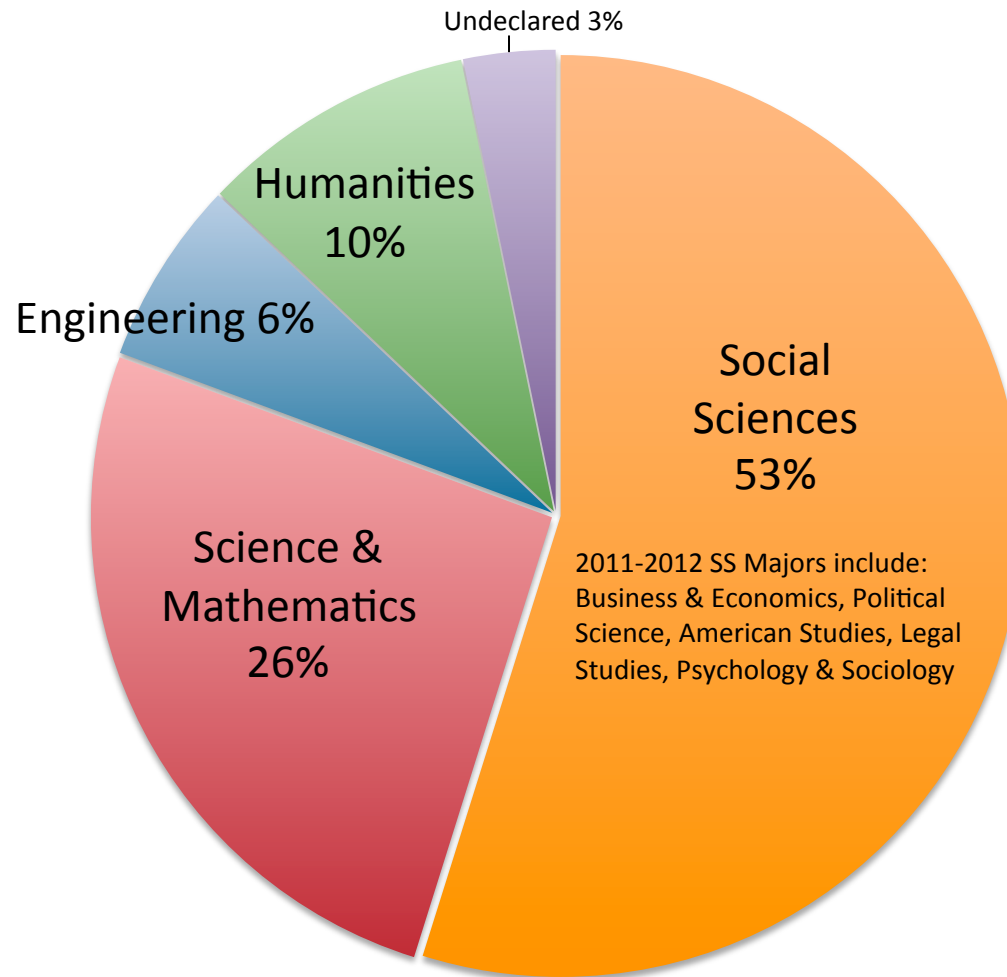

Ethnicity

SAGE Scholars

UC Berkeley

Graduation Rates by Ethnicity

UC Berkeley, California, & U.S. are based on a 6-year graduation rate
All SAGE Scholars graduate between 4-5 years

SAGE Scholars - Majors

SAGE Scholars - Gender