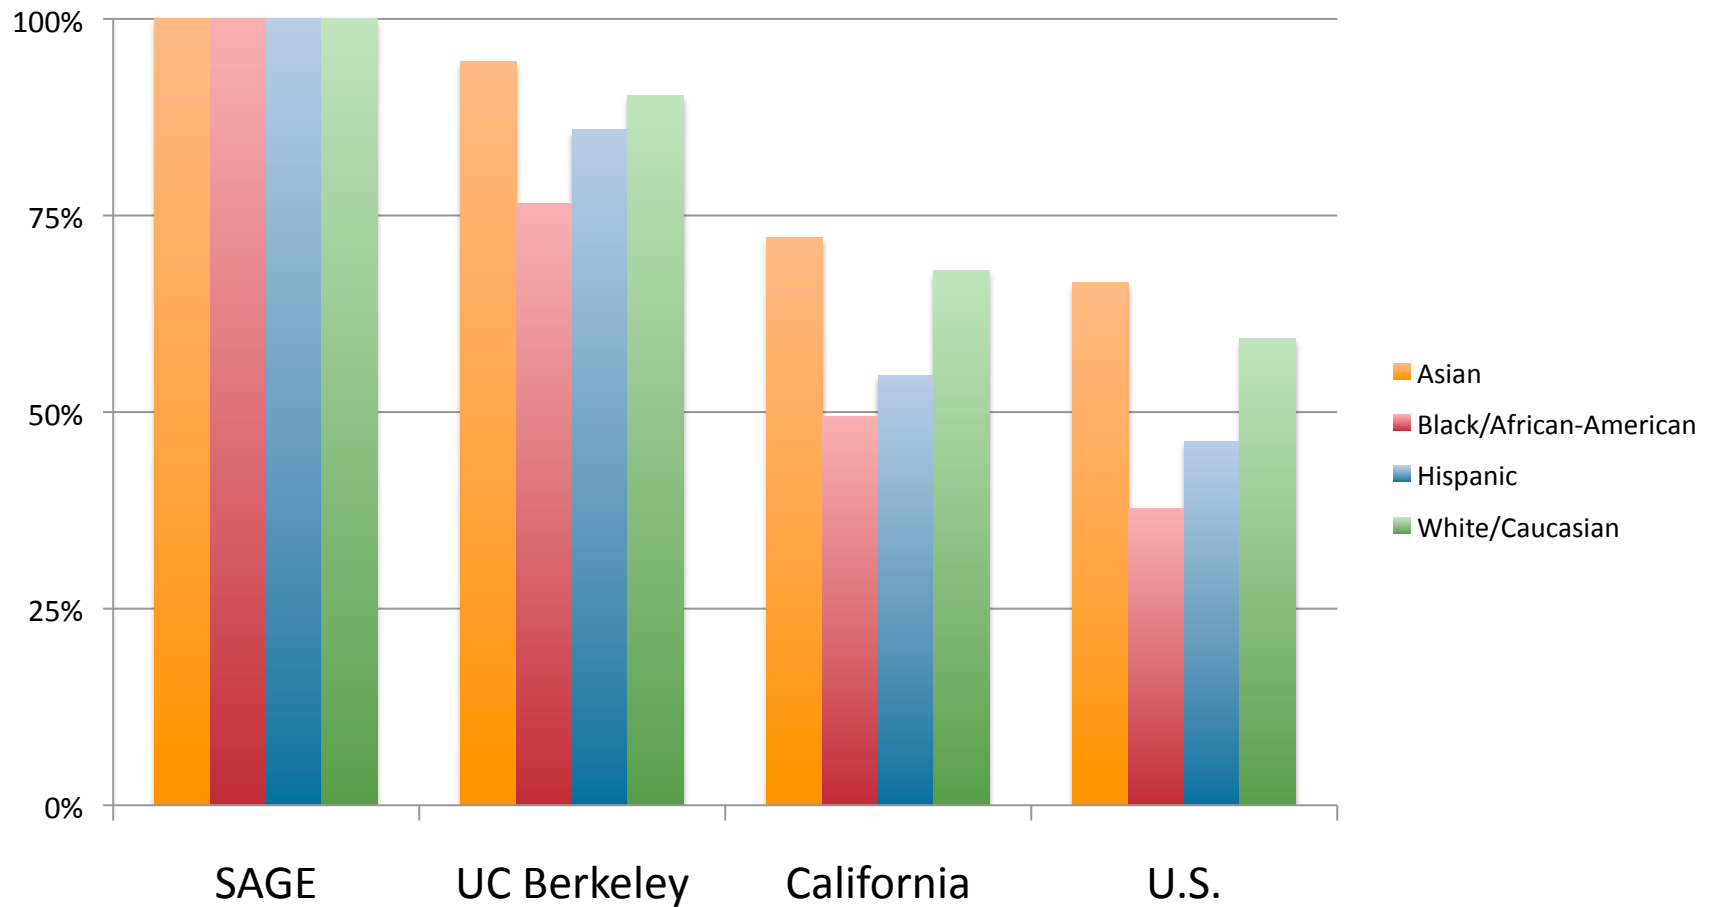

Ethnicity

SAGE Scholars

UC Berkeley

Graduation Rates by Ethnicity

UC Berkeley, California, & U.S. are based on a 6-year graduation rate
All SAGE Scholars graduate between 4-5 years

SAGE Scholars - Majors

SAGE Scholars - Gender